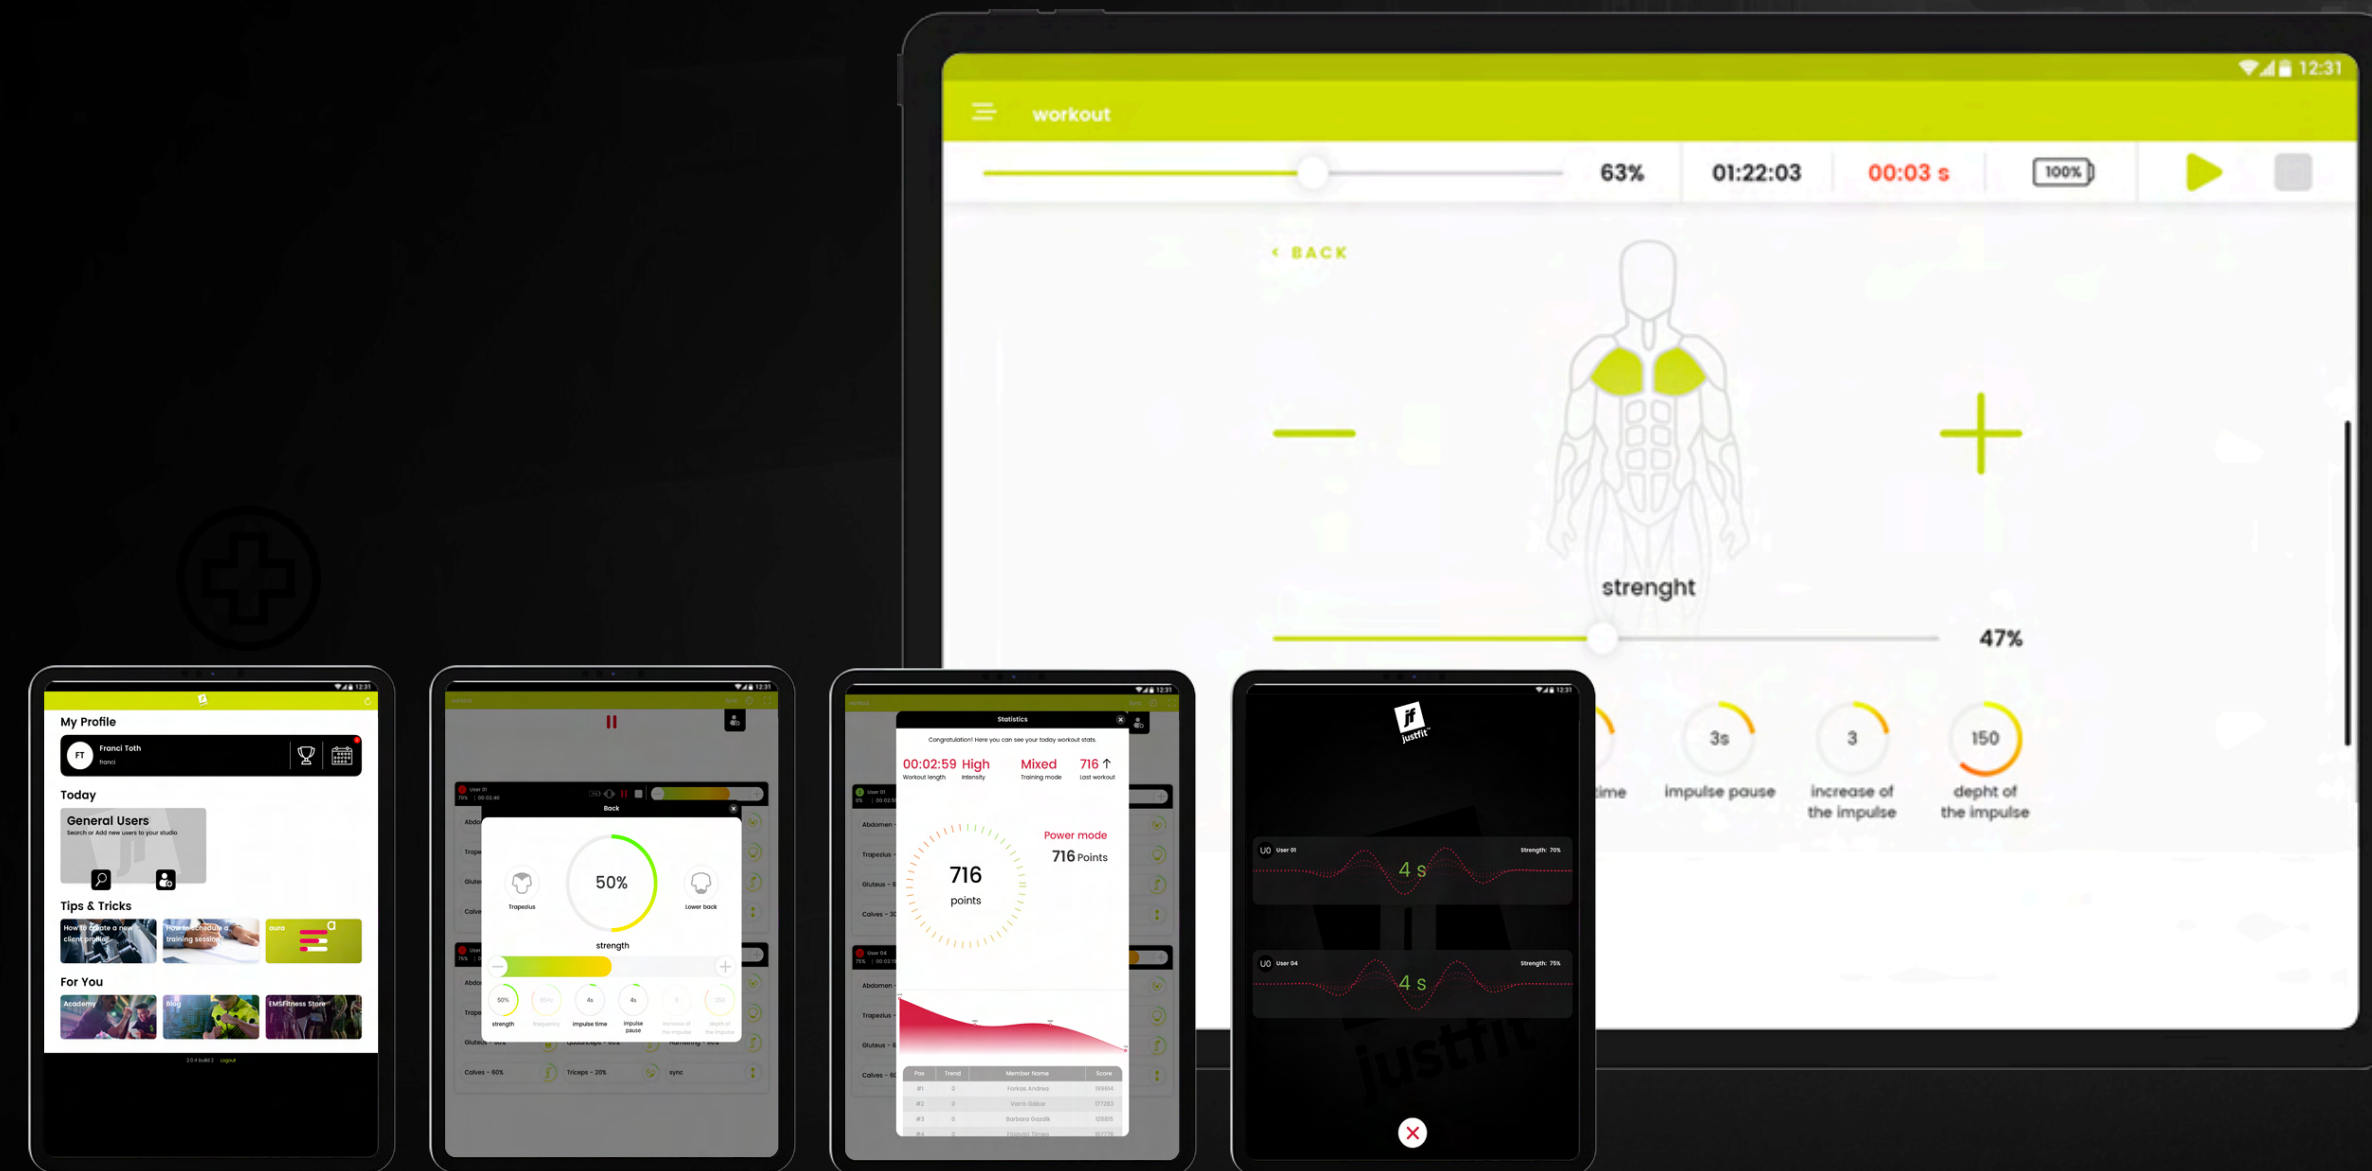

Equipped with state-of-the-art technology, the PowerHub Gen2 delivers powerful impulses with unparalleled accuracy, ensuring optimal muscle activation and maximum results. What sets the PowerHub Gen2 apart is its 20% longer battery life, providing extended usage time for uninterrupted training sessions. This increased longevity enhances convenience and flexibility, allowing for more intensive workouts without the need for frequent recharging.

But the PowerHub Gen2 is more than just a control unit – it's a gateway to personalized performance. With customizable settings and adaptive algorithms, it tailors each session to your clients' unique needs, optimizing effectiveness and efficiency to achieve their fitness goals with precision and efficacy.

**+20% LONGER
BATTERY LIFE**

AURA PRO TABLET SOFTWARE

The Justfit Aura tablet software is a uniquely developed online, cloud-based software both for iOS and Android. You can access all the information of your Justfit system with only one click. Be up-to-date with all your relevant business and user data conveniently anytime, anywhere. Different built-in training programs and a massage mode are at your disposal.