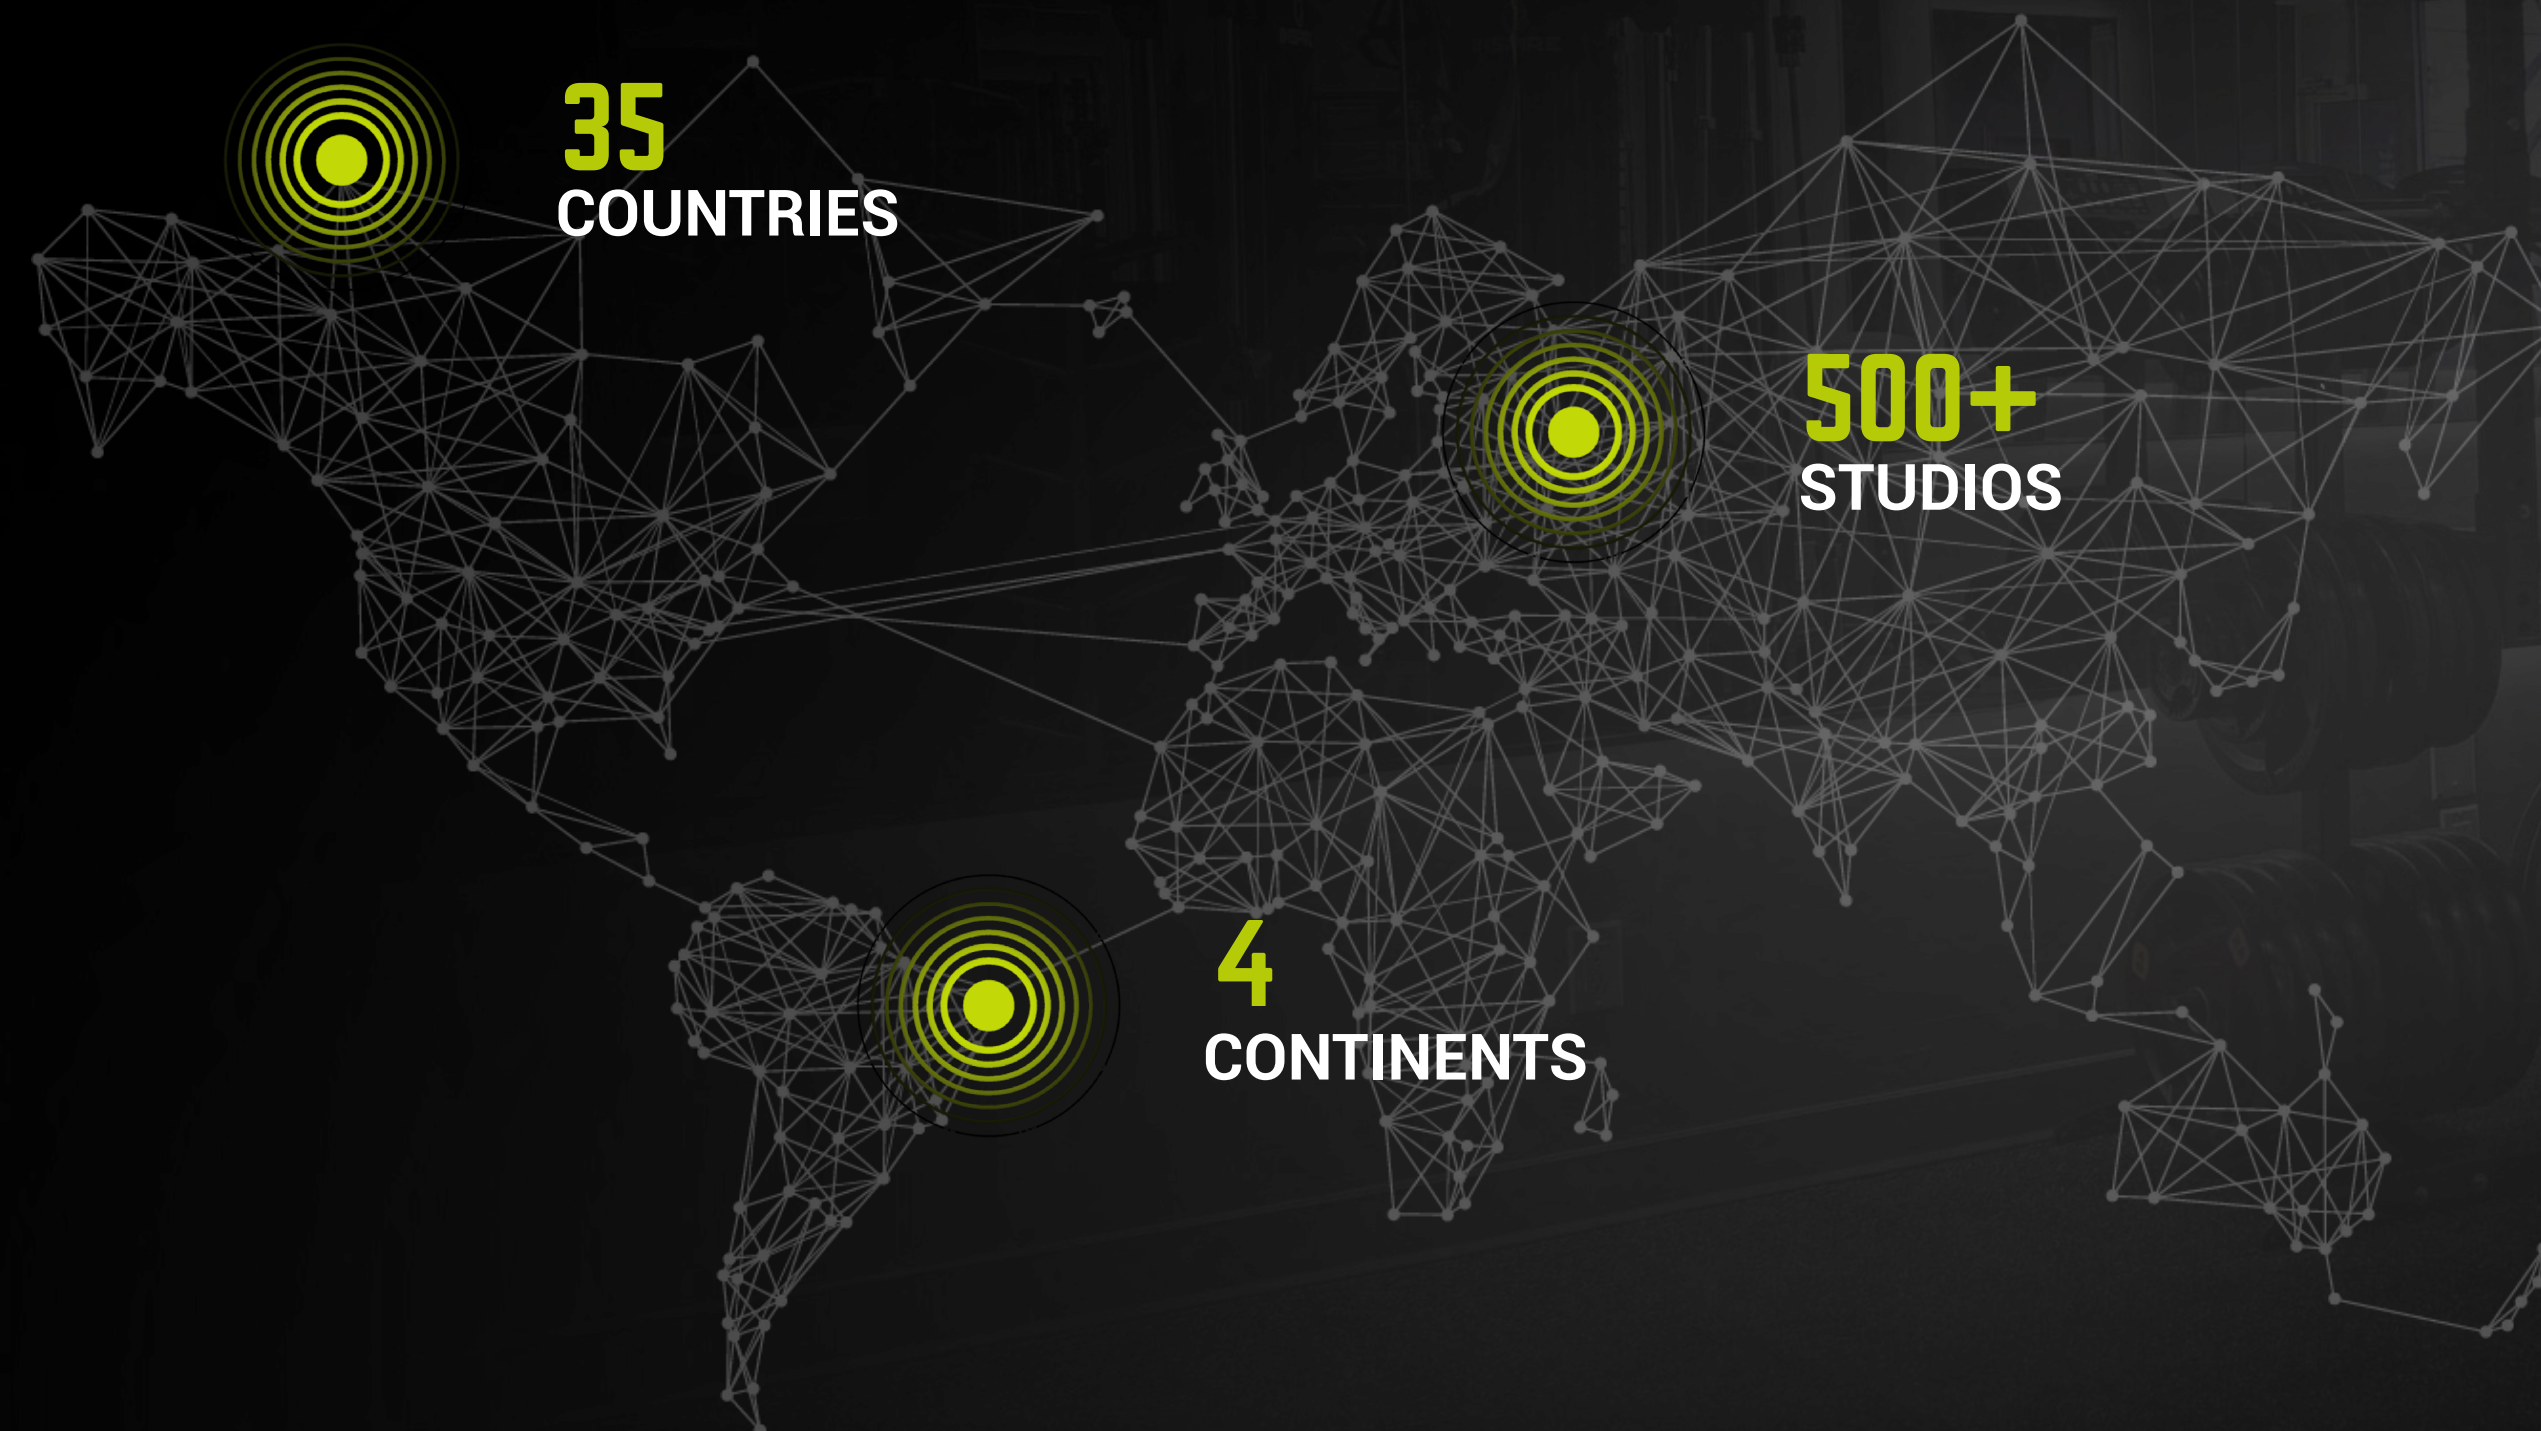

JUSTFIT IS ALL AROUND THE WORLD

Step into the future of fitness with Justfit, where constant innovation is at the core of our ethos. Our dedicated R&D team pioneers groundbreaking advancements, consistently pushing the boundaries of what's possible in EMS technology. Notably, Justfit proudly stands as the industry trailblazer, being the first to introduce wireless EMS solutions in May 2014.

This commitment to innovation ensures that our clients always experience the latest and most cutting-edge advancements, making Justfit the forefront of transformative fitness technology. Join us on this journey of continuous innovation and transform your fitness enterprise with Justfit's innovative solutions.