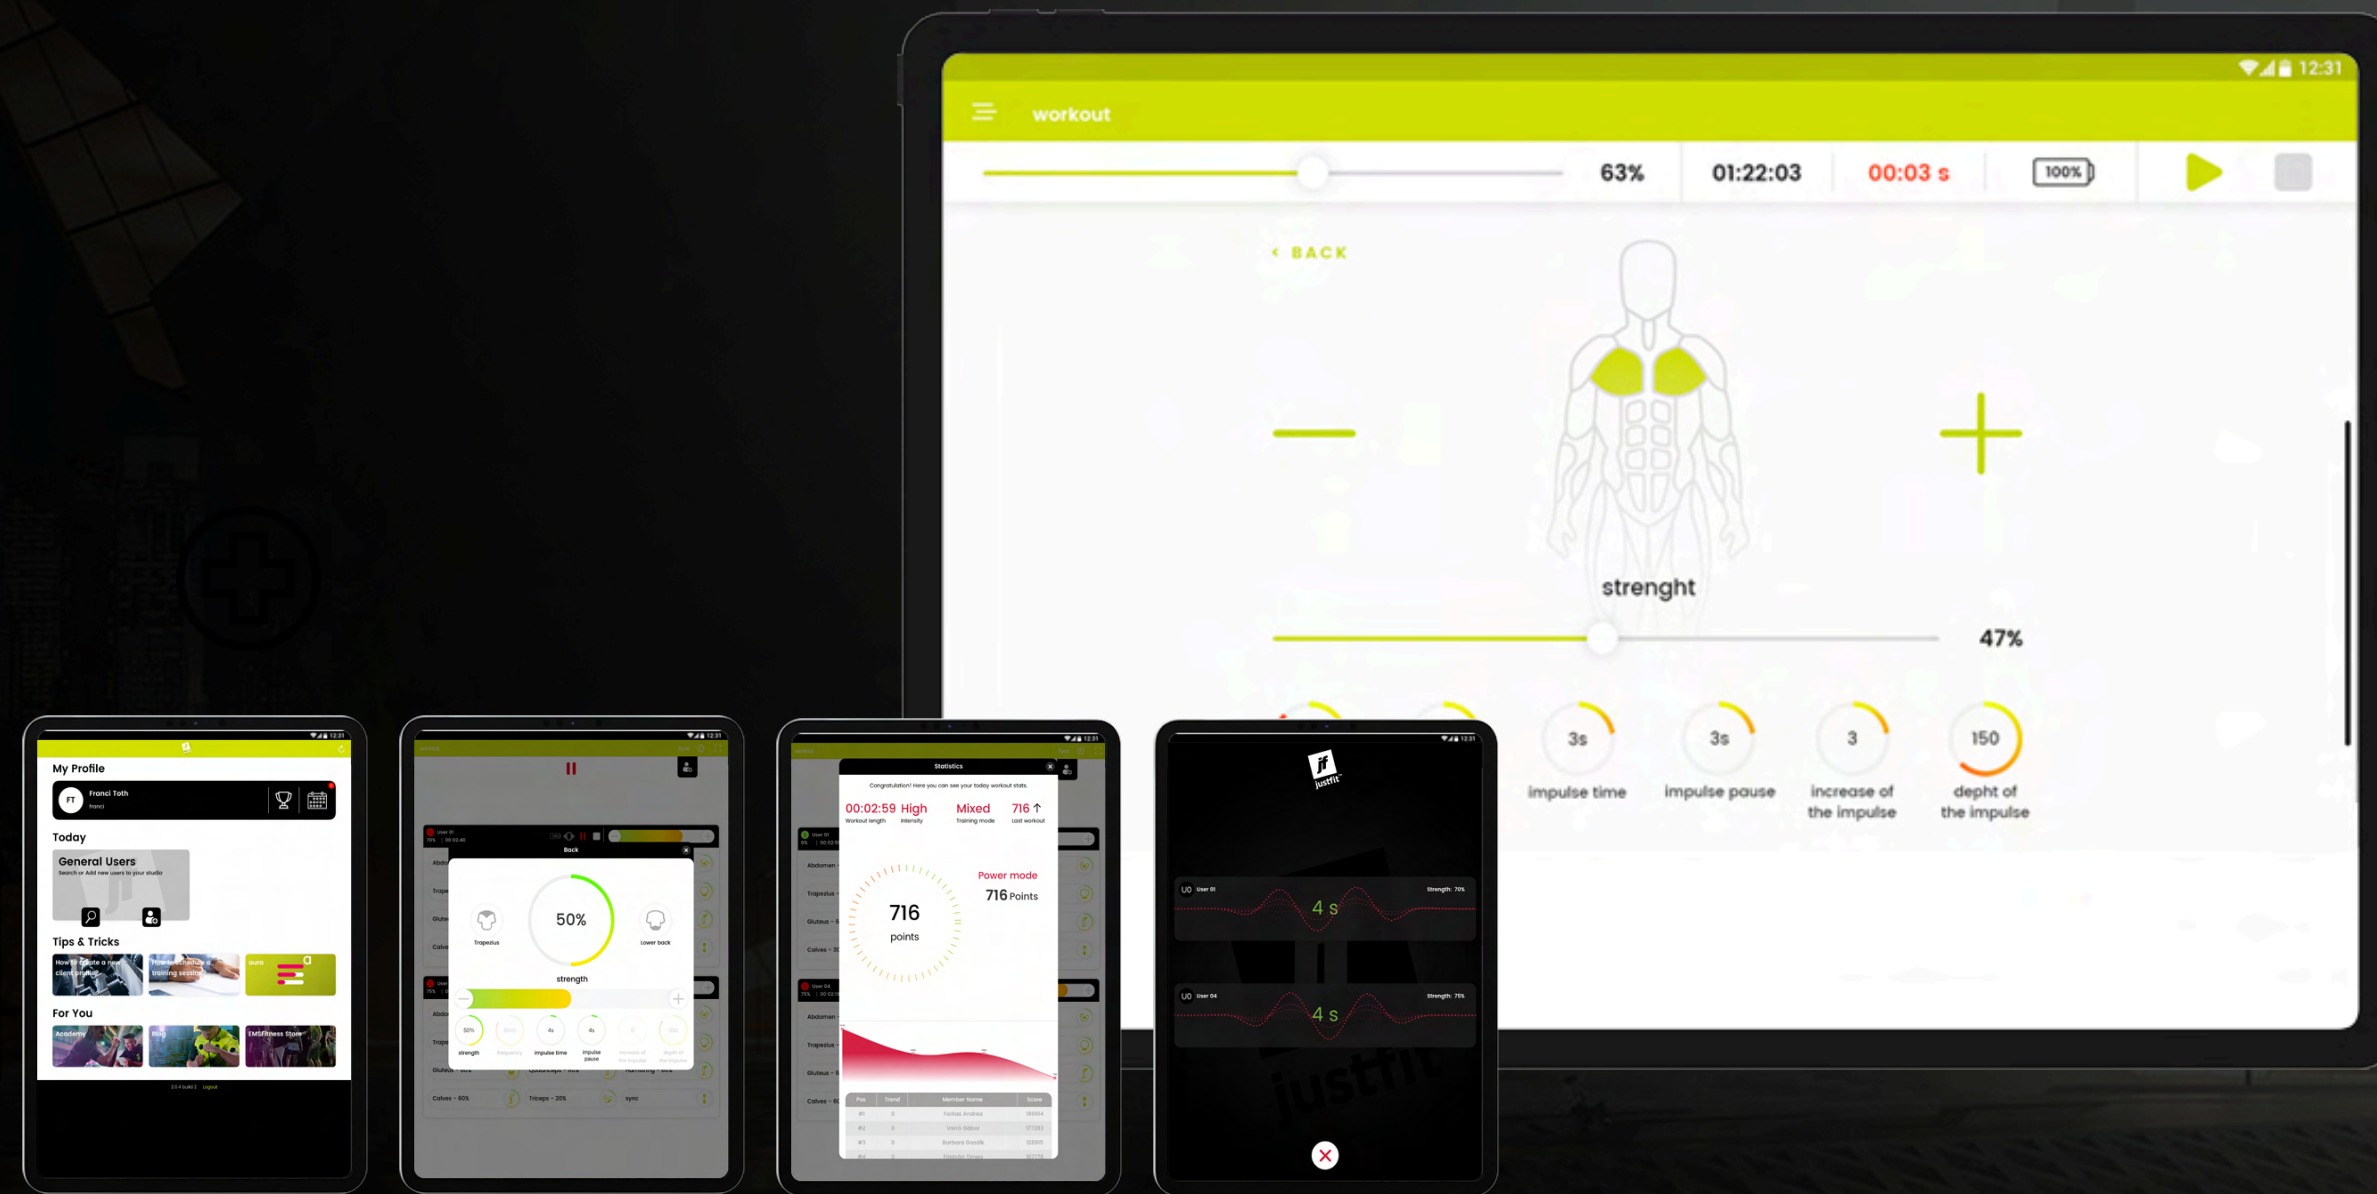

But the PowerHub Gen2 is more than just a control unit – it's a gateway to personalized performance. With customizable settings and adaptive algorithms, it tailors each session to your clients' unique needs, optimizing effectiveness and efficiency to achieve their fitness goals with precision and efficacy.

+20% LONGER BATTERY LIFE

AURA PIRATO TABLET SOFTWARE

The Justfit Aura tablet software is a uniquely developed online, cloud-based software both for iOS and Android. You can access all the information of your Justfit system with only one click. Be up-to-date with all your relevant business and user data conveniently anytime, anywhere. Different built-in training programs and a massage mode are at your disposal.