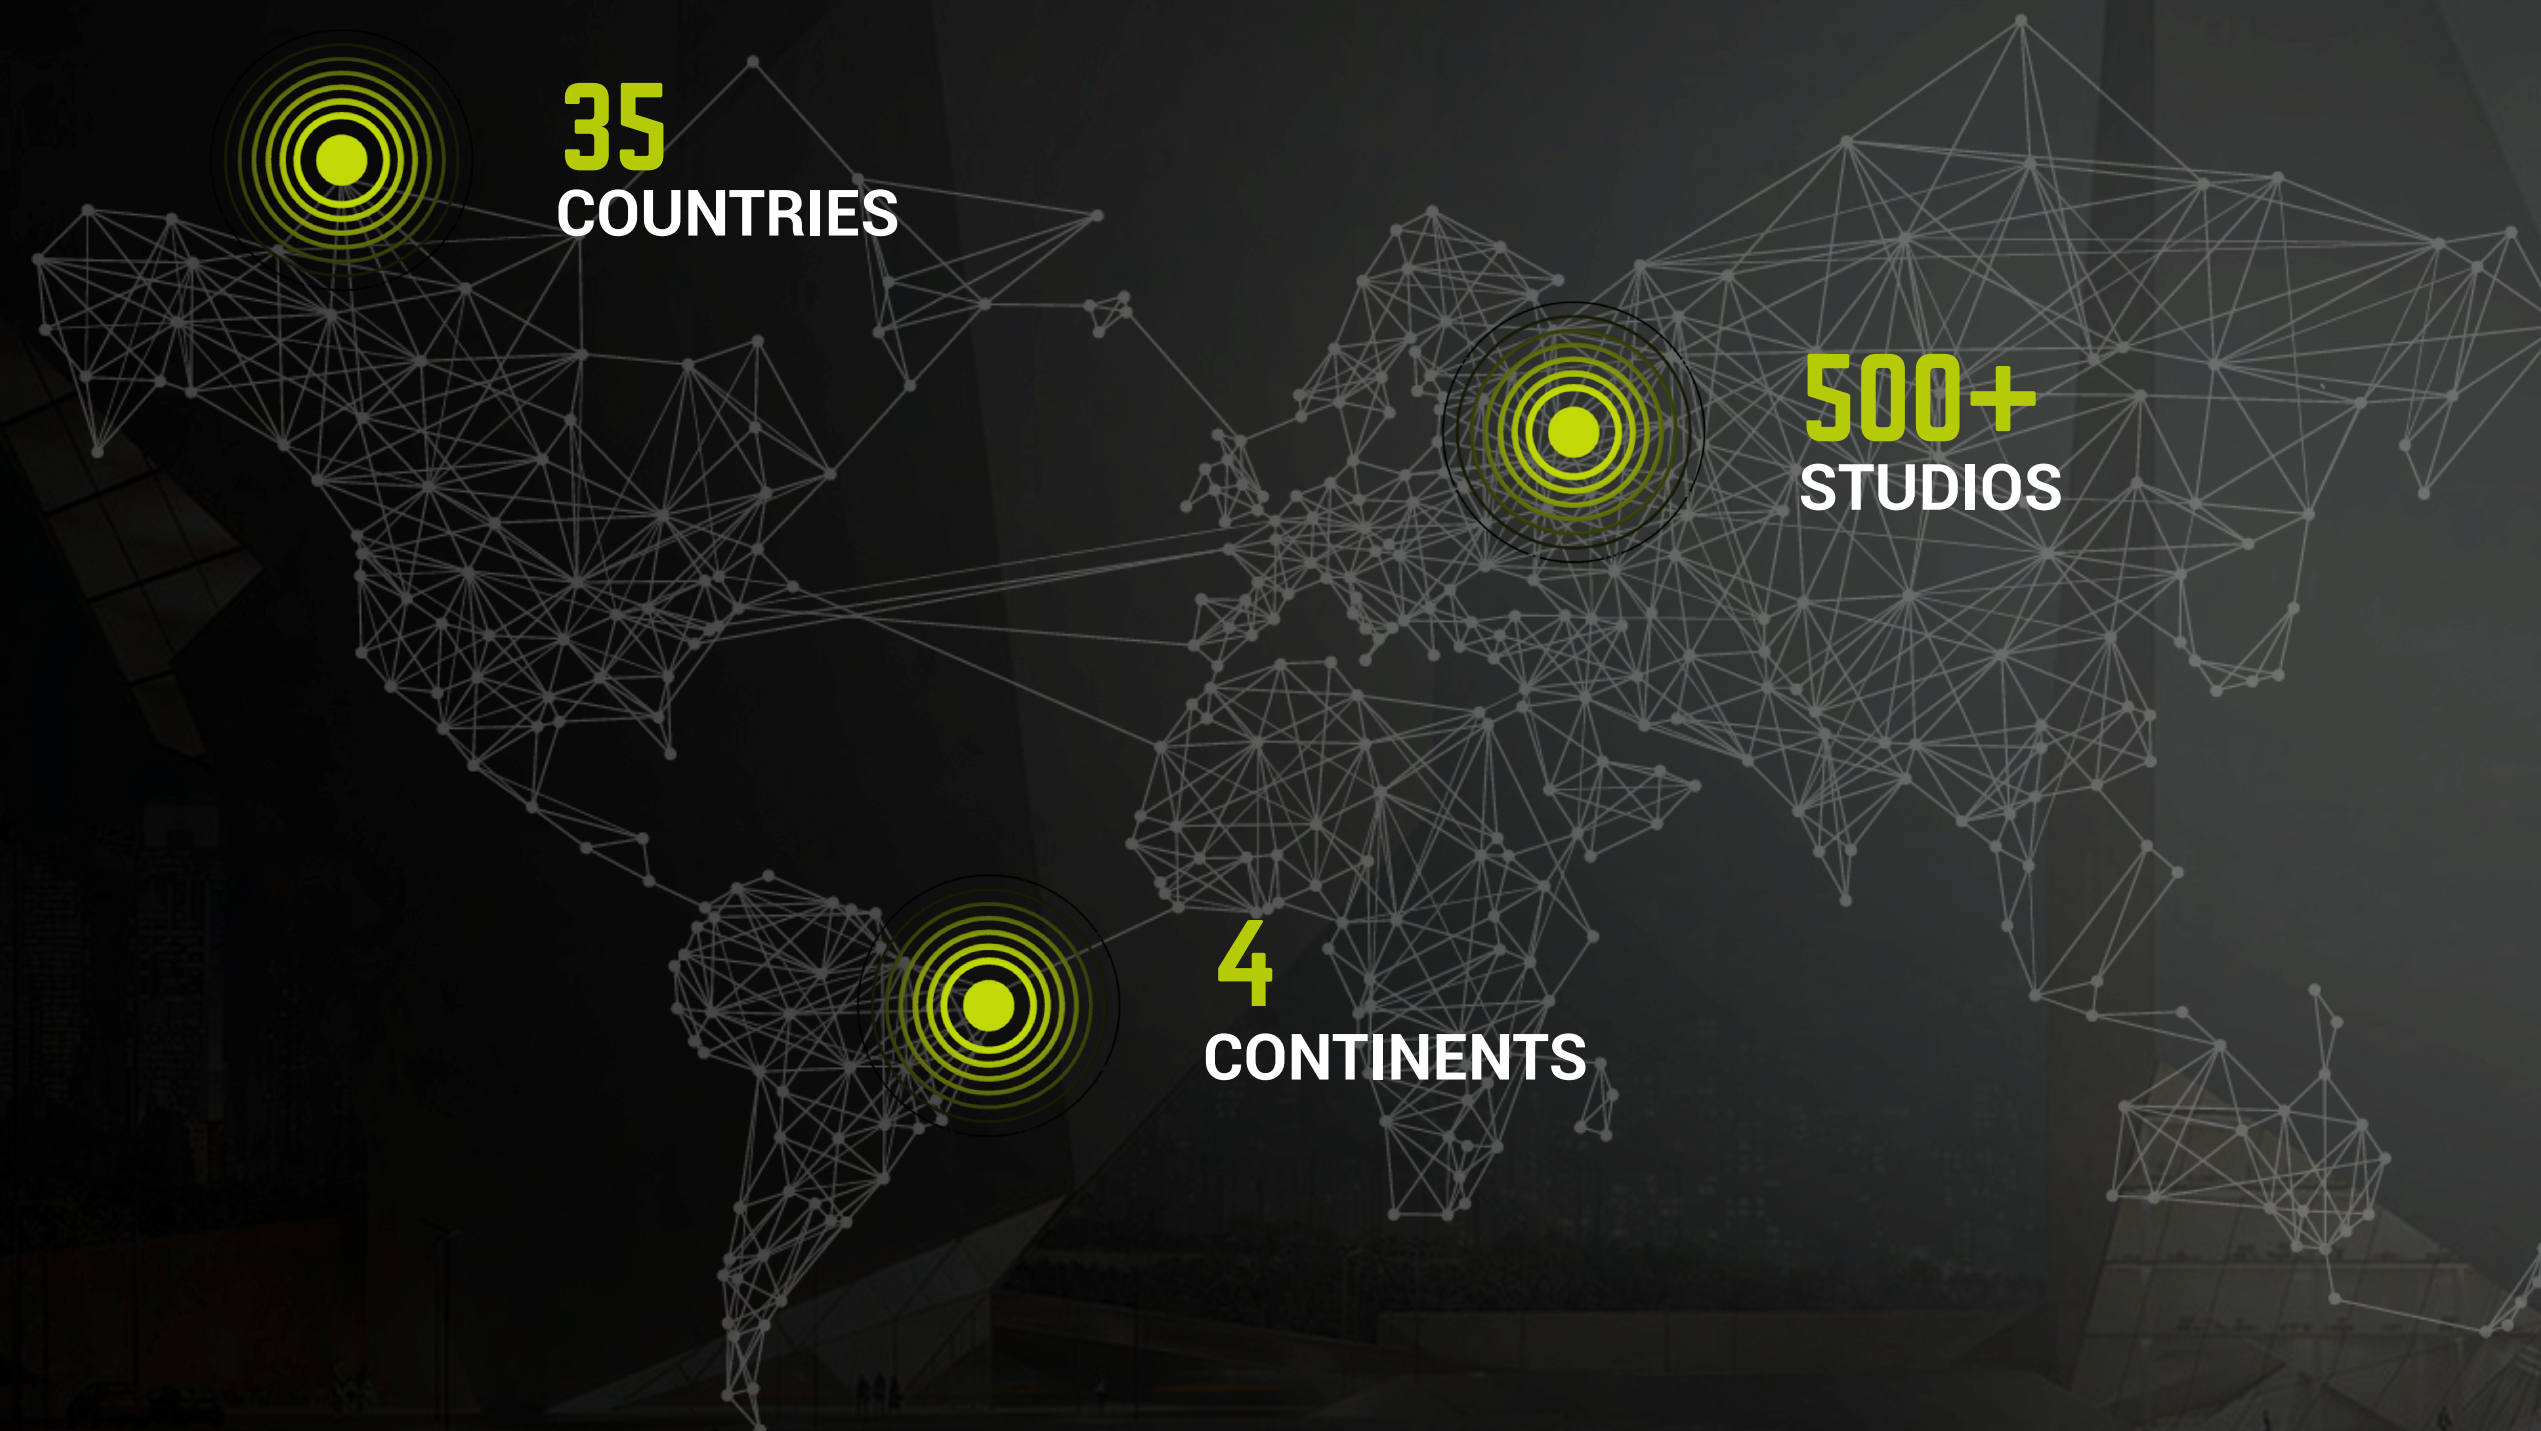

JUSTFIT IS ALL AROUND THE WORLD

Step into the future of fitness with Justfit, where constant innovation is at the core of our ethos. Our dedicated R&D team pioneers groundbreaking advancements, consistently pushing the boundaries of what's possible in EMS technology. Notably, Justfit proudly stands as the industry trailblazer, being the first to introduce wireless EMS solutions in May 2014.

This commitment to innovation ensures that our clients always experience the latest and most cutting-edge advancements, making Justfit the forefront of transformative fitness technology. Join us on this journey of continuous innovation and transform your fitness enterprise with Justfit's innovative solutions.